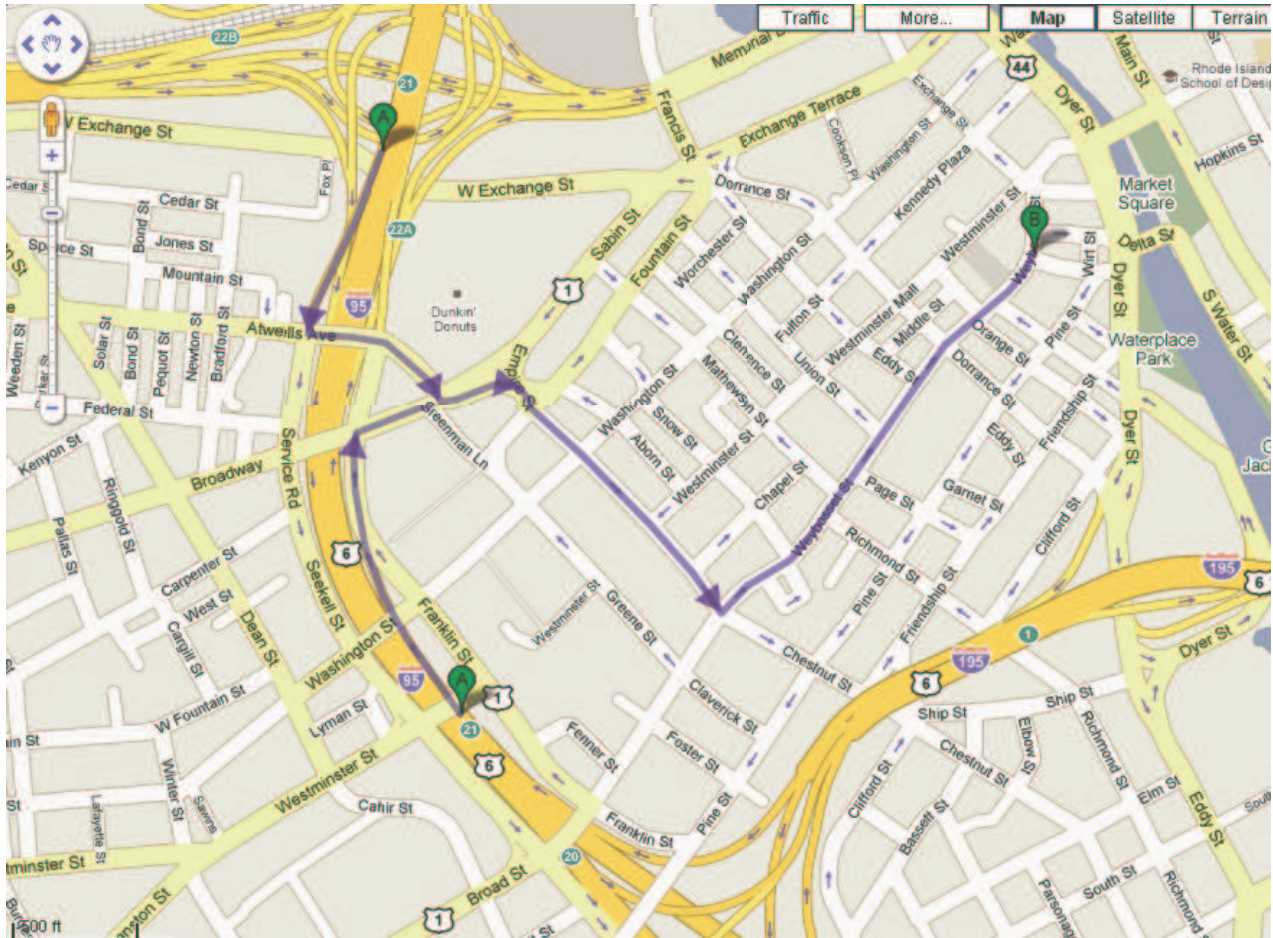

DownCity
50 WEYBOSSET
PROVIDENCE, RI
401-331-9217

DIRECTIONS

From 95 Heading North:

- Take Broadway Exit 21 and go right onto Broadway.
- Bear right on Empire Street and follow signs to PPAC.
- At third set of lights take a left on Weybosset Street. (PPAC is on your right).
- Follow Weybosset, to the set of lights at Dorrance Street, cross Dorrance Street and DownCity will be on your right across from Arcade.

From 95 Heading South:

- Take Atwells Avenue Exit 21 and go left on Atwells Avenue.
- At Hilton Providence Hotel take a left.
- Bear right on Empire Street and follow signs to PPAC.
- At third set of lights take a left on Weybosset Street. (PPAC is on your right).
- Follow Weybosset, to the set of lights at Dorrance Street, cross Dorrance Street and DownCity will be on your right across from Arcade.