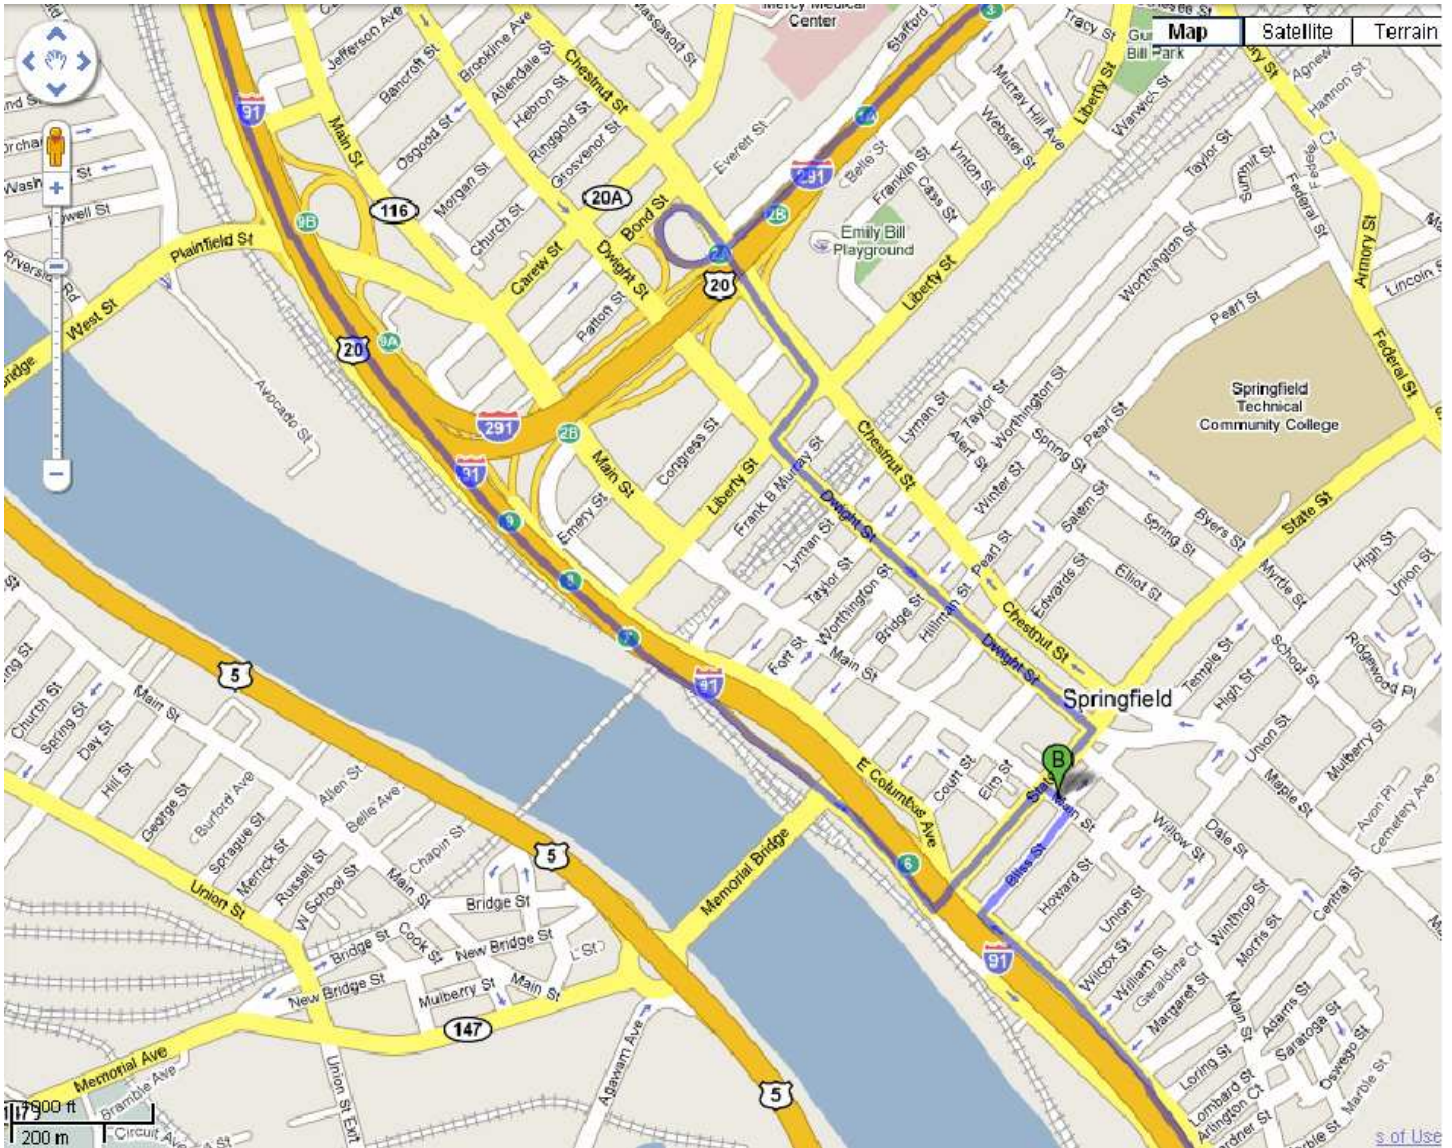

McCaffrey's Public House

1171 Main Street

Springfield MA

413-787-9990

From I-91 Southbound

- Take exit 7 to merge onto W Columbus Ave
- Turn left at State St
- Turn right at Main St
- Destination will be on the left

From I-91 Northbound

- Take exit 6 to merge onto E Columbus Ave
- Turn right at Bliss St
- Turn left at Main St
- Destination will be on the right

From Route 291 Westbound

- Take exit 2B for Dwight St
- Turn left at Dwight St
- Turn right at State St
- Turn left at Main St
- Destination will be on the left