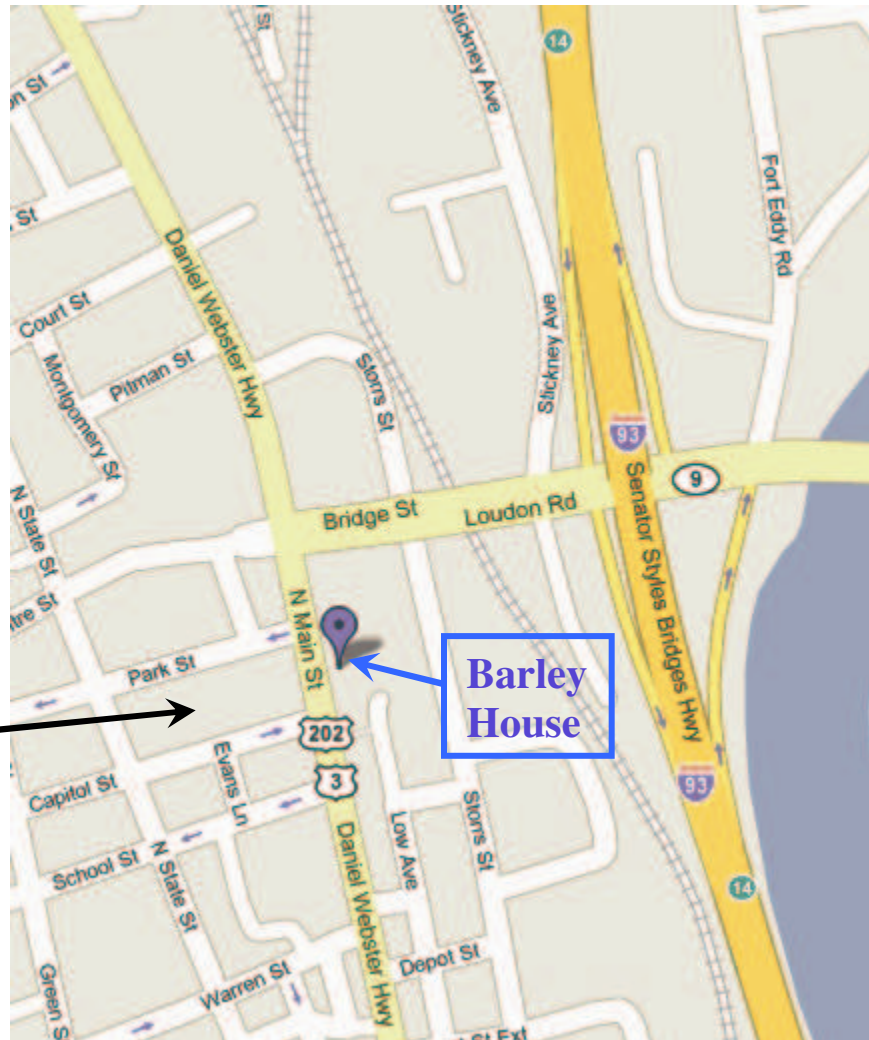

## The Barley House

132 North Main Street

Concord, NH 03301

(603) 228-6363

### From Route 93 North or South:

- Take exit 14 and head toward downtown Concord and the gold dome of the State House
- Turn left on N Main St (Rte 3 and 202)
- The restaurant is located on the left in the first block, across the street from the State House.