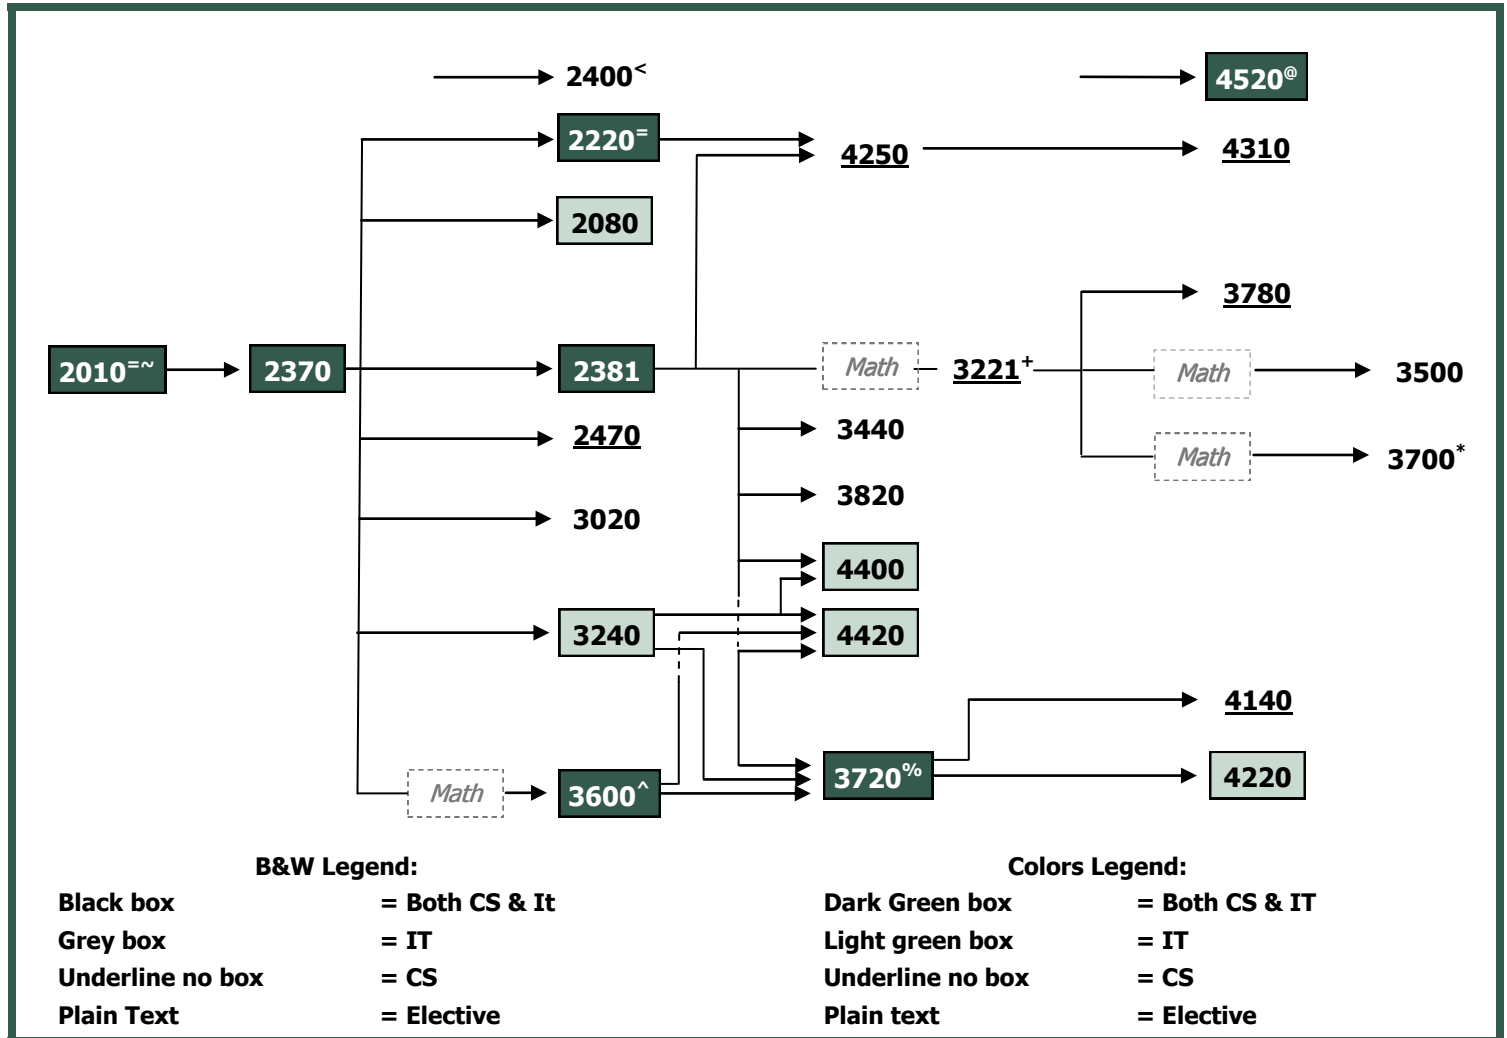

Computer Science and Technology Department Course Sequence

B&W Legend:

- Black box** = Both CS & IT
- Grey box** = IT
- Underline no box** = CS
- Plain Text** = Elective

Colors Legend:

- Dark Green box** = Both CS & IT
- Light green box** = IT
- Underline no box** = CS
- Plain text** = Elective

Prerequisites Etc.

- @ Junior Status
- = Level 2 or 3 on math placement or MA 1800
- % 2381 or 3240 and Junior Status
- < MA 2140 or MA 2550 or MA 2560

Math Prerequisites continued

- * MA 2200
- + MA 3200
- ^ MA 2200 or MA 3200
- ~ May be concurrent