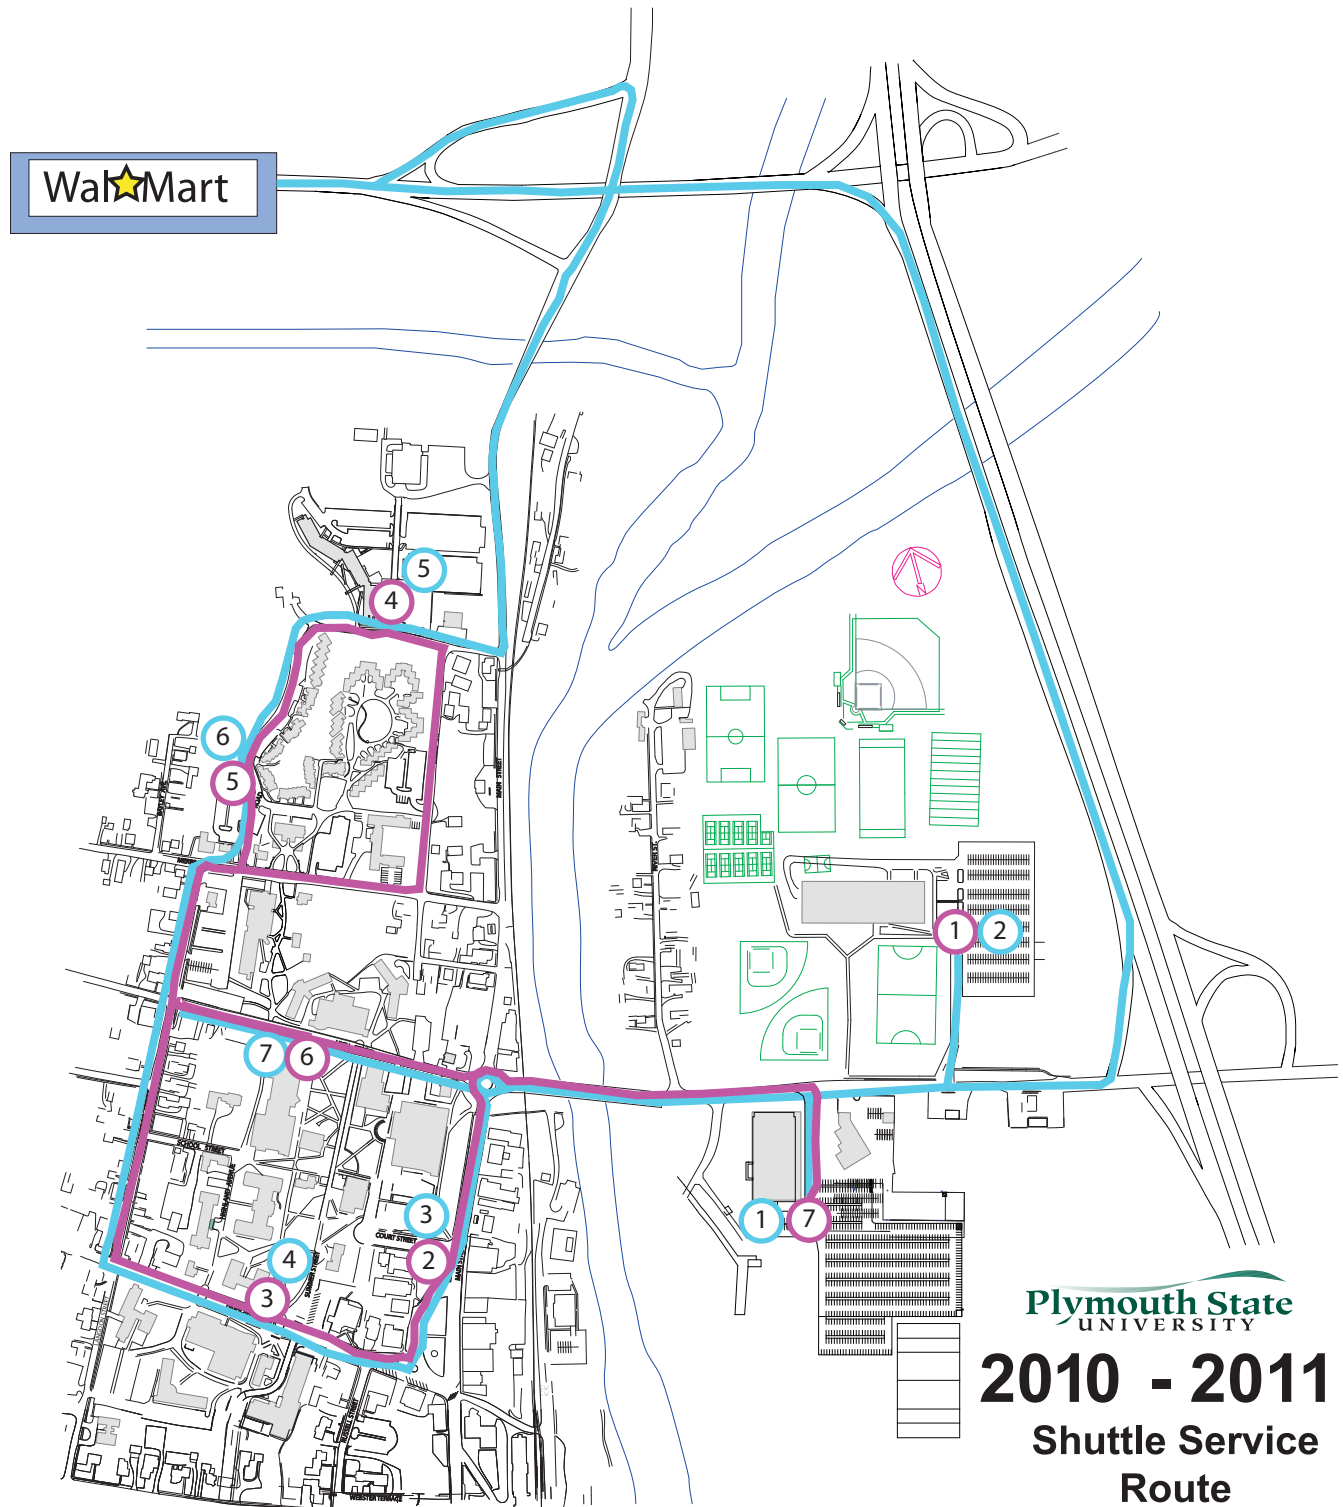

Monday - Friday Route:

7:10AM - 11:57 PM

(Service Every 10 Minutes)

Sunday Night Route:

6:00 PM - 11:57 PM

(Service Every 20 Minutes)

- 1. PE Center
- 2. Town Hall
- 3. Lamson Library
- 4. Langdon Woods
- 5. WMAC
- 6. Prospect Hall
- 7. Ice Arena

Saturday - Sunday Route:

1:00 PM - 6:00 PM

- 1. Ice Arena
- 2. PE Center
- 3. Town Hall
- 4. Lamson Library
- 5. Langdon Woods
- 6. WMAC
- 7. Prospect Hall

**** Wal-Mart Drop-off / Pick-Up
:15 Before Every Hour****

**Plymouth State
UNIVERSITY**
**2010 - 2011
Shuttle Service
Route
Information**