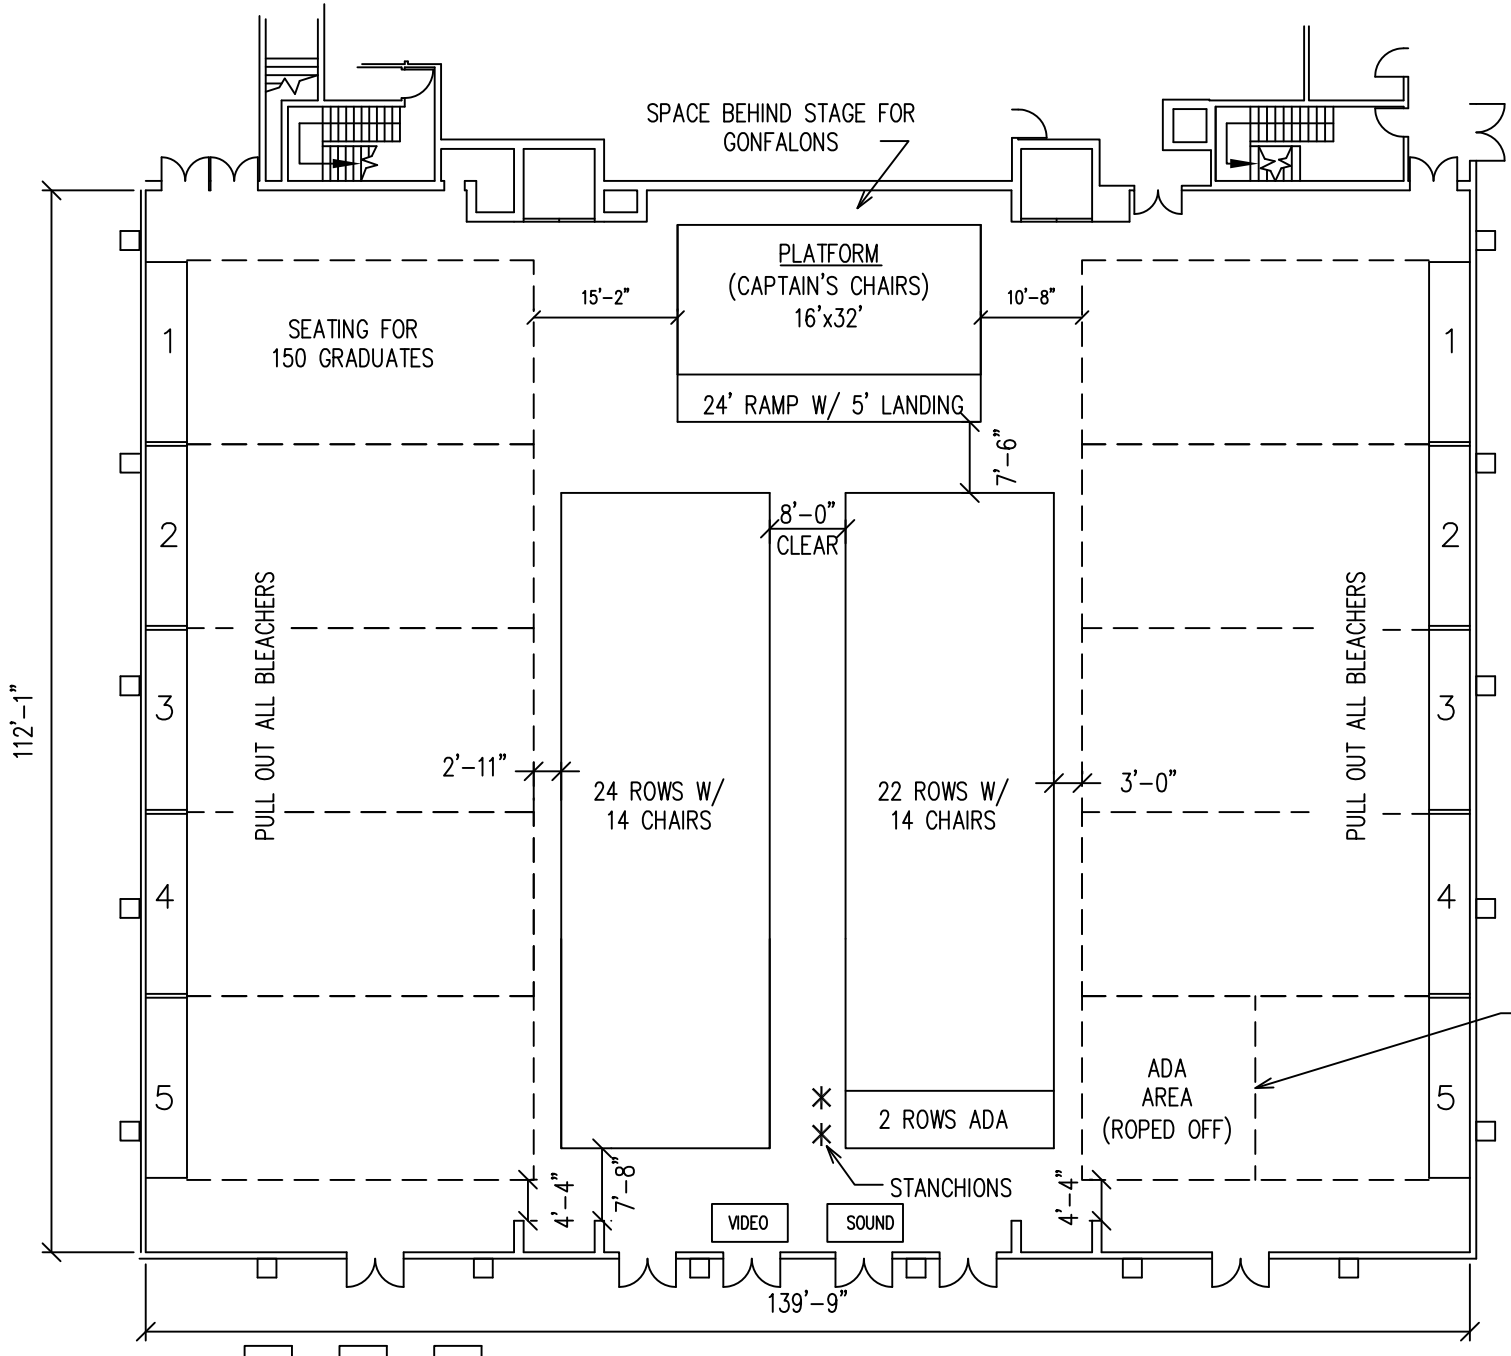

\*\* THIS LAYOUT IS SUBJECT TO CHANGE AS REQUIRED

AVAILABLE SEATING  
FACULTY : 104  
STUDENTS: 672

NOTE:  
OUTSIDE LIMITS OF BASKETBALL COURT DEFINES THE OUTSIDE LIMITS OF CHAIR LOCATIONS (TYPICAL BOTH SIDES)

ADA SIGNS TO BE PLACED IN AREA ROPED OFF IN BLEACHERS

DATE: 05/13/10

2010 UNDERGRADUATE COMMENCEMENT - FOLEY GYMNASIUM - PE CENTER

SHEET

FILE: GRD\_CON  
SCALE: N.T.S.

PHYSICAL PLANT  
PLYMOUTH STATE UNIVERSITY - PLYMOUTH, NH