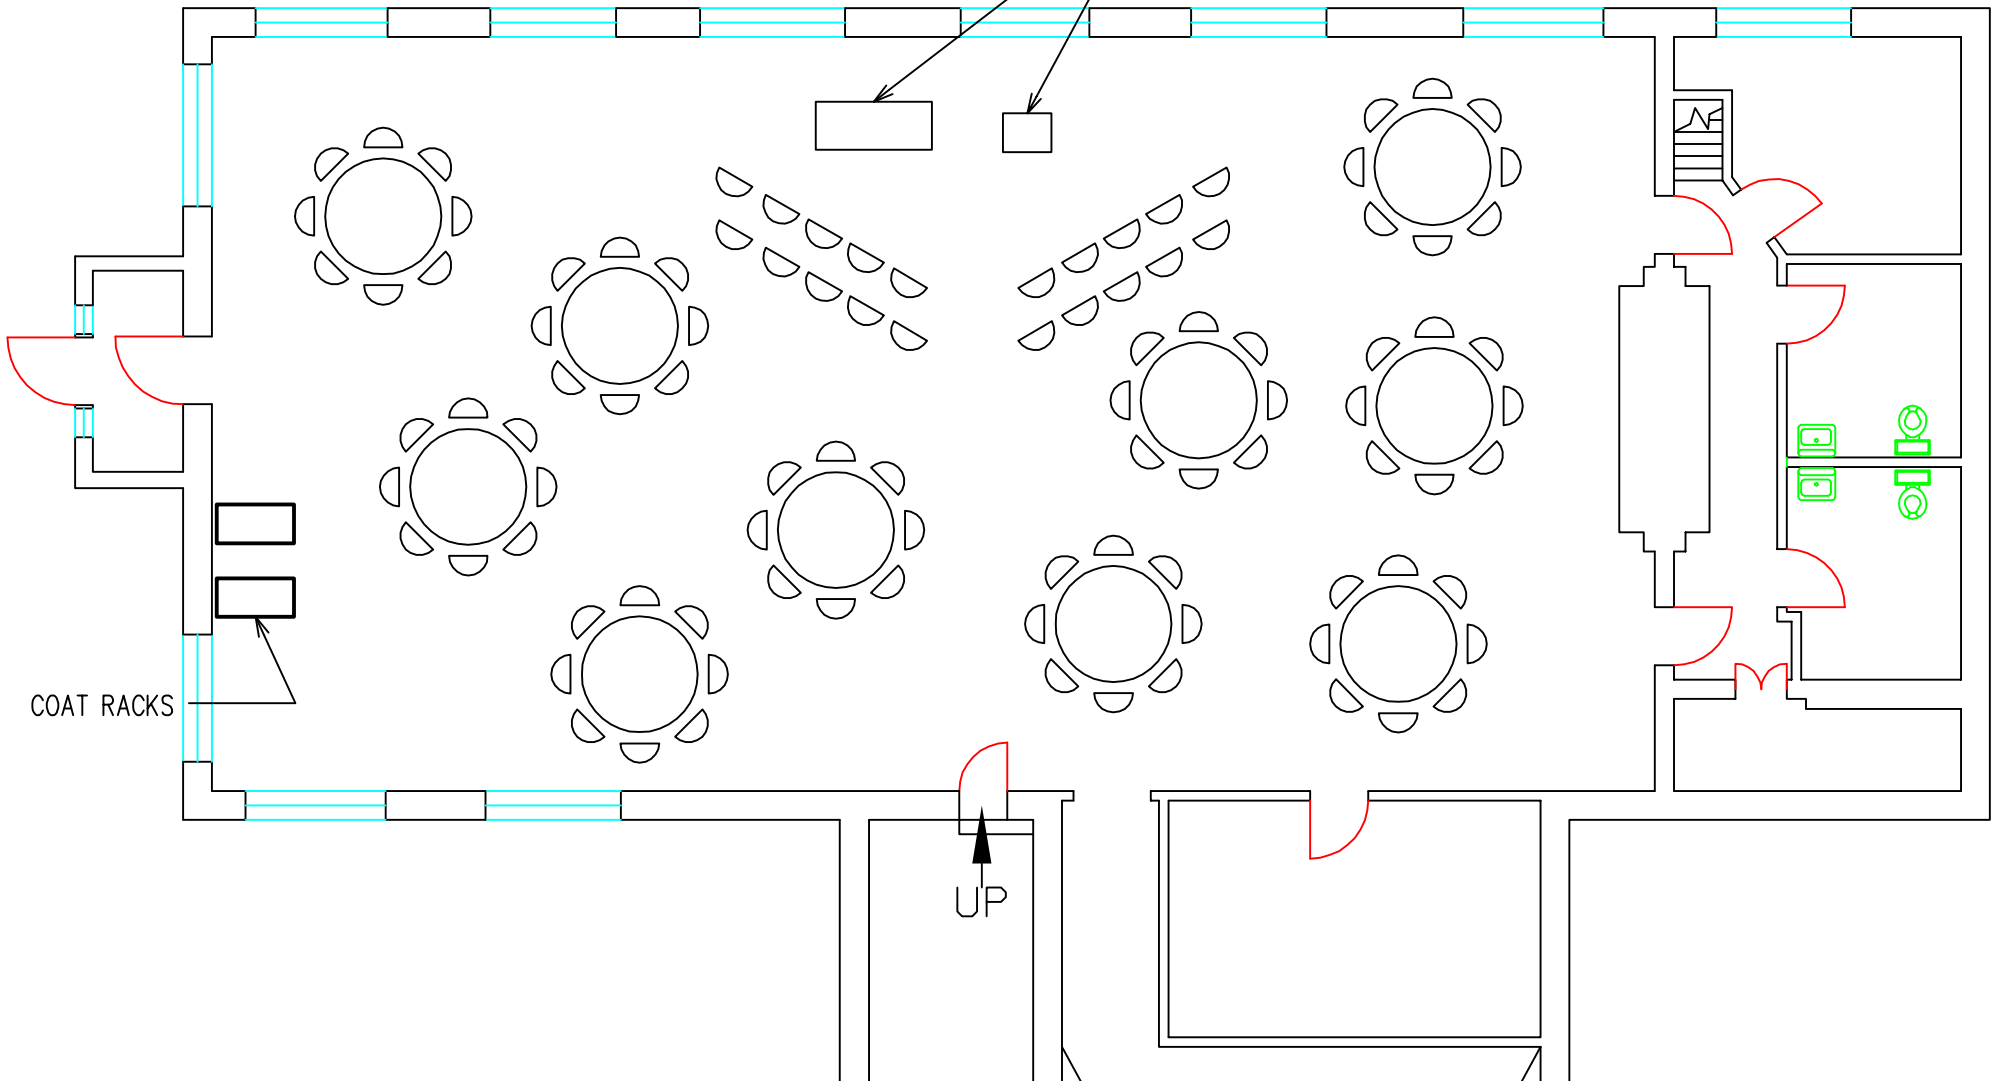

6' TABLES (10)  
8 CHAIRS EACH

6' TABLE  
PODIUM

DATE: 02/09/05

HALL COMMONS - SET UP FOR TRUSTEE GATHERING

SHEET

FILE: SK-1

PHYSICAL PLANT

SCALE: N.T.S.