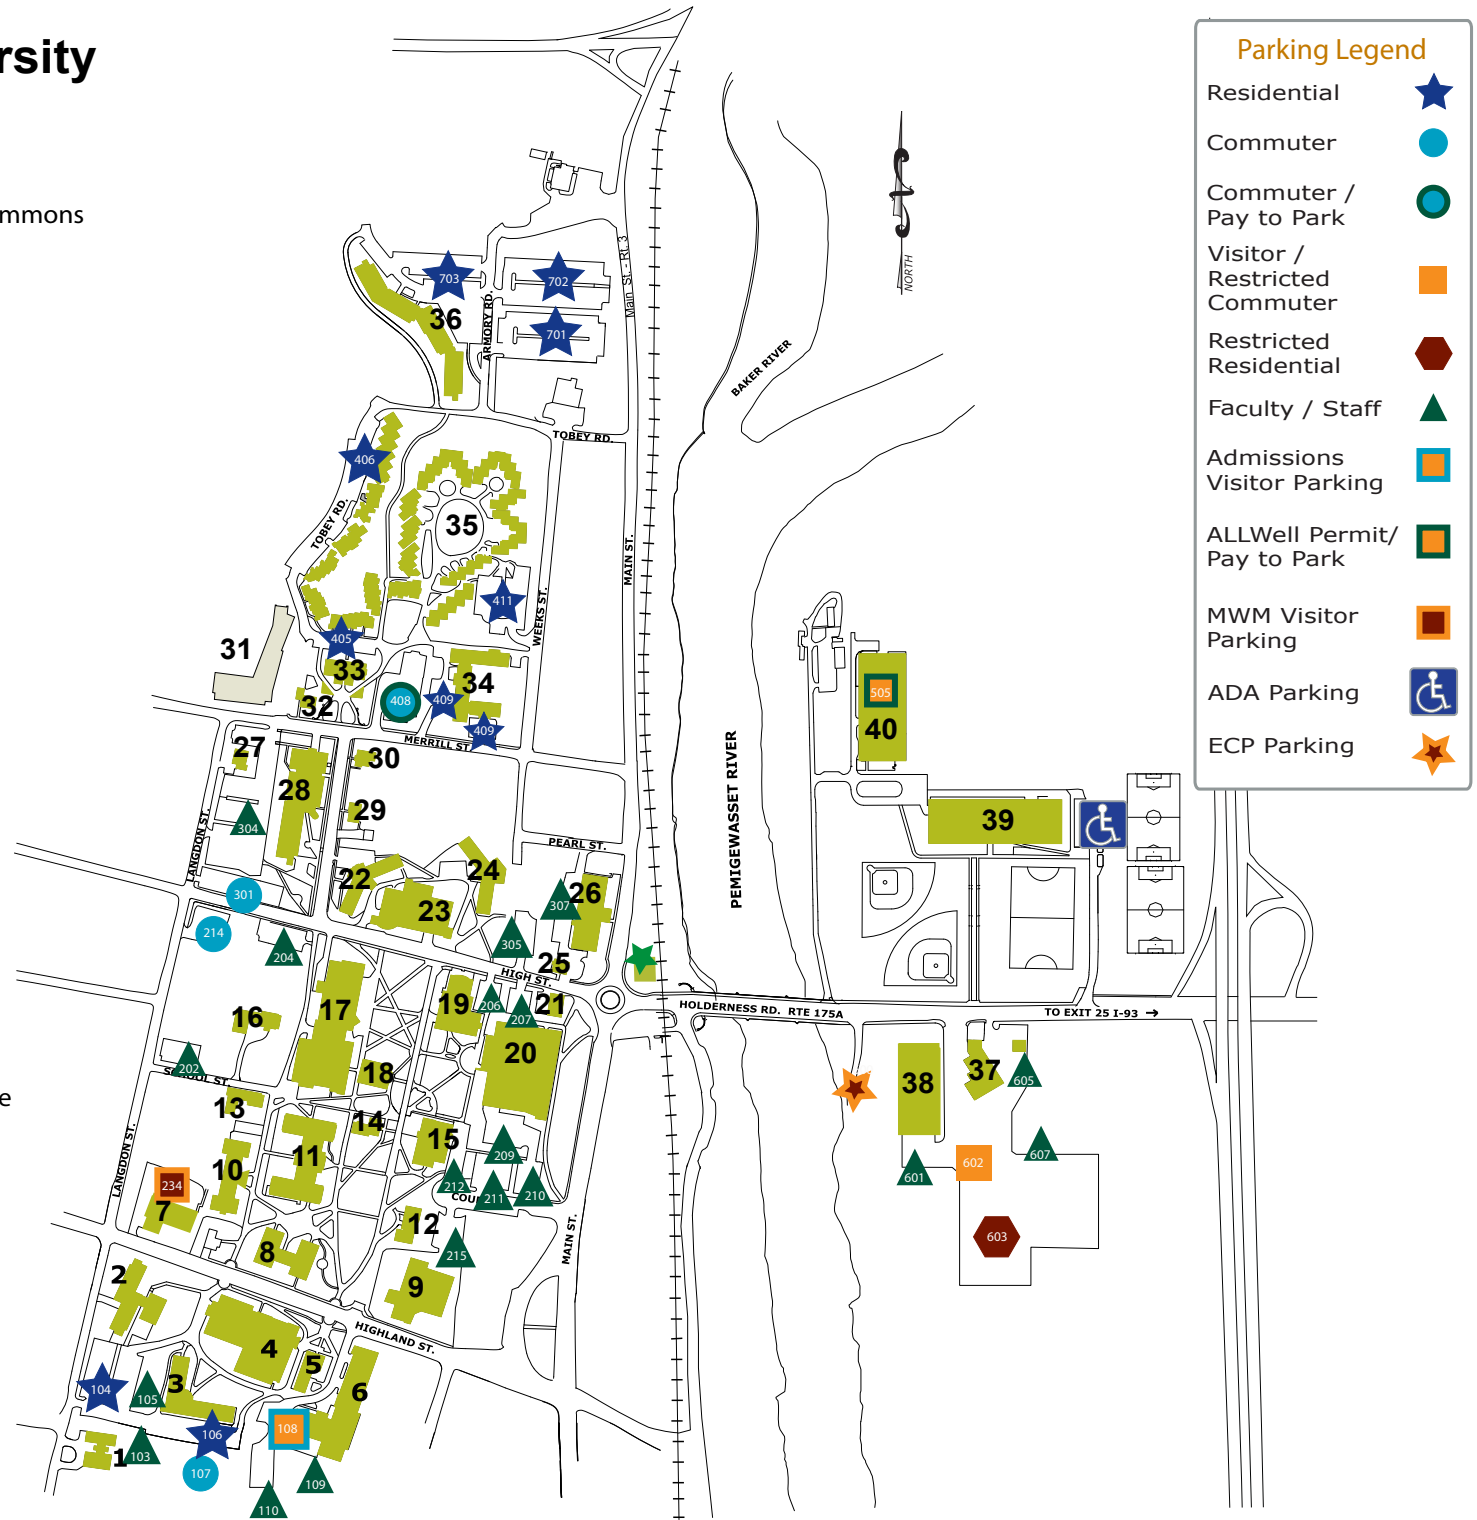

Plymouth State University

1. Center for Young Children and Families
2. Belknap Residence Hall
3. Pemigewasset Residence Hall
4. Herbert H. Lamson Library and Learning Commons
5. Russell House
6. Boyd Science Center
7. Museum of the White Mountains
8. Samuel Read Hall Building
9. Highland Hall
10. Blair Residence Hall
11. Mary Lyon Residence Hall
12. Holmes House
13. Robert Frost House
14. Ellen Reed House
15. Rounds Hall
16. President's House
17. Hartman Union Building
18. Memorial Hall
19. Guy E. Speare Administration Building
20. Silver Center for the Arts
21. EcoHouse
22. Geneva Smith Residence Hall
23. Prospect Dining Hall
24. Grafton Residence Hall
25. University Police
26. Draper & Maynard Building
27. Human Resources Office
28. Harold E. Hyde Hall
29. Bachelor of Fine Arts Senior Studios
30. Michael L. Fischler Counseling Center
31. Site of new residence hall Fall 2017
32. Health Services Building - Mary Taylor House
33. Centre Lodge
34. Non-Traditional Student Apartments
35. White Mountain Apartment Complex
36. Langdon Woods Residence Hall
37. Physical Plant
38. Welcome Center and Ice Arena
39. Physical Education Center
40. ALLWell North

★ Enterprise Center at Plymouth

Parking Legend	
Residential	★
Commuter	●
Commuter / Pay to Park	●
Visitor / Restricted Commuter	■
Restricted Residential	⬡
Faculty / Staff	▲
Admissions Visitor Parking	■
ALLWell Permit/ Pay to Park	■
MWM Visitor Parking	■
ADA Parking	♿
ECP Parking	★